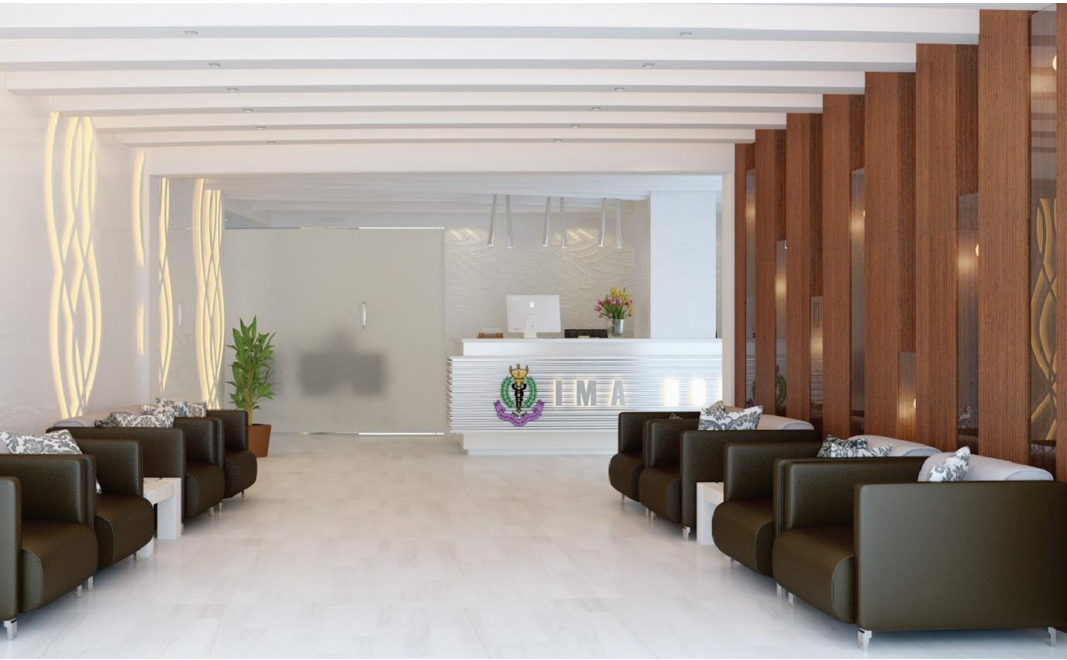

ENJOY THE PLEASURE
OF TOGETHERNESS

The club house becomes the common hold for the entire community. IMA Doctors' Enclave offers a novel setting for the perfect harmony and agreement for each and every resident. Togetherness of the community for all the fun.